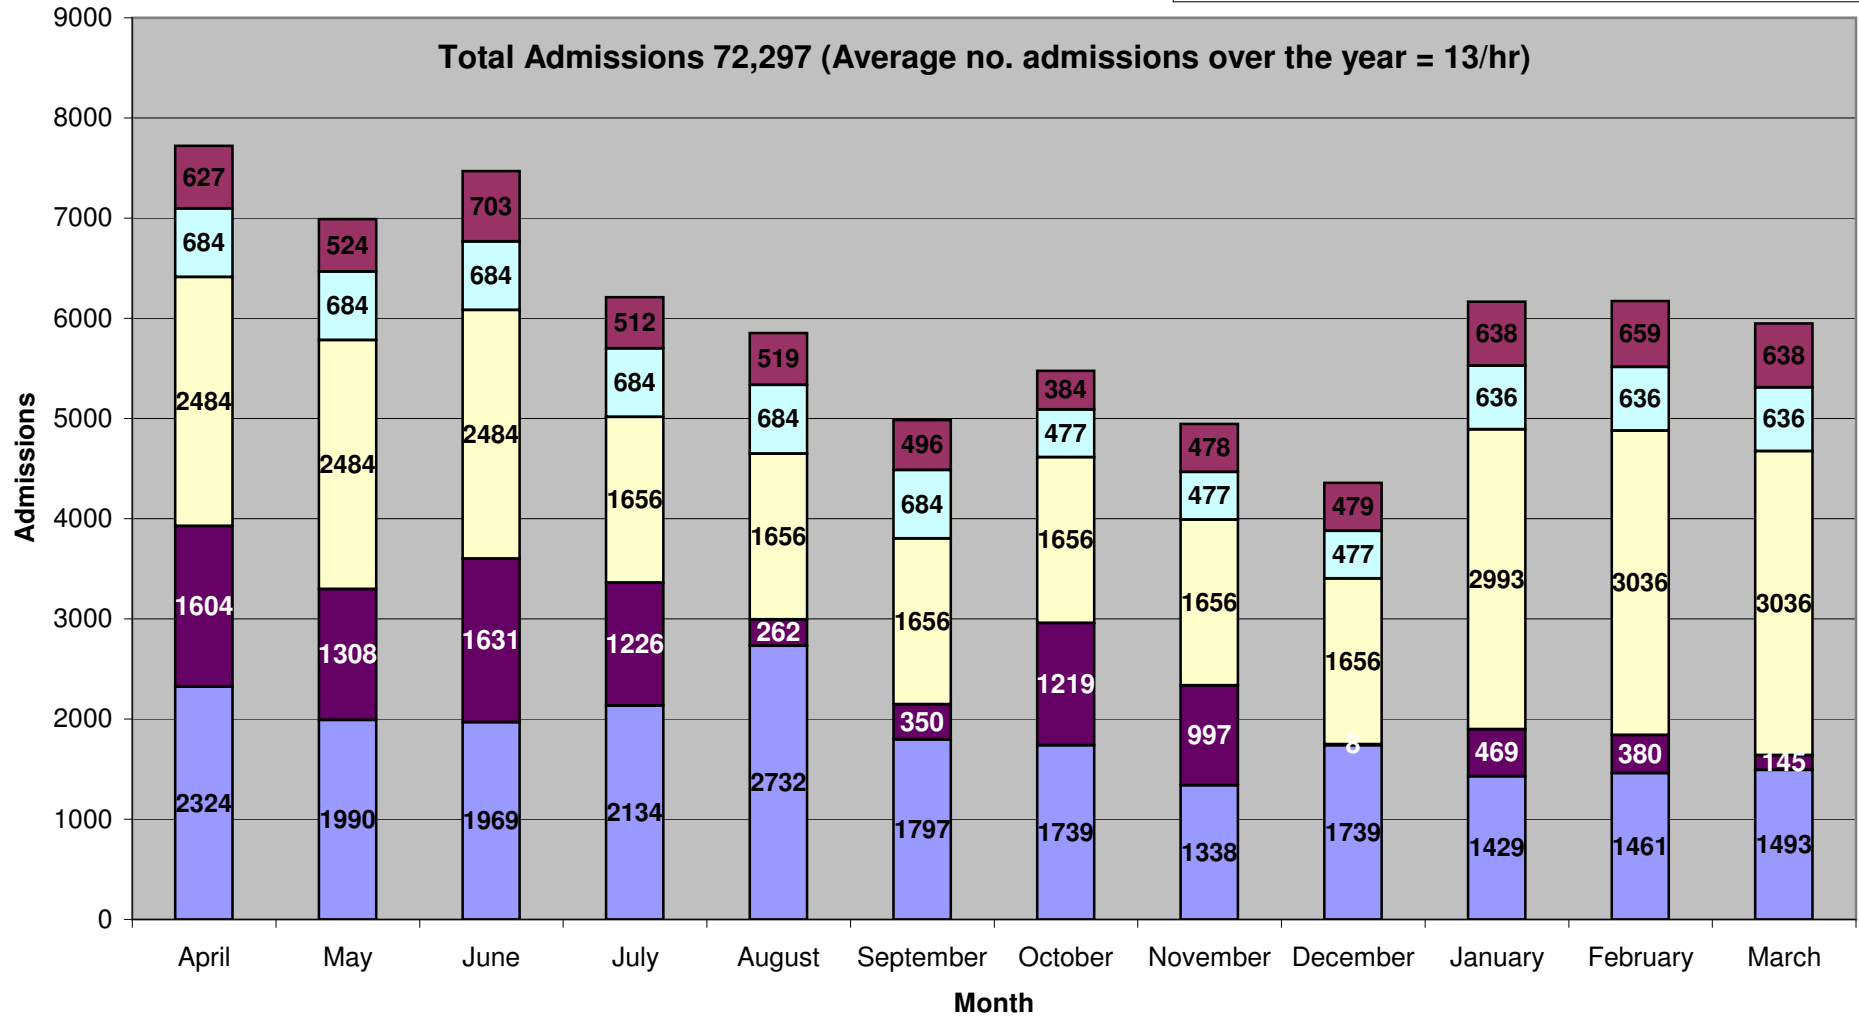

Community Pool Admissions 2008 / 2009

Heysham Pool

	April	May	June	July	August	September	October	November	December	January	February	March	
Casual	2324	1990	1969	2134	2732	1797	1739	1338	1739	1429	1461	1493	22145
Clubs	1604	1308	1631	1226	262	350	1219	997	8	469	380	145	9599
Spectators	627	524	703	512	519	496	384	478	479	638	659	638	6657
Educational Swimming	2484	2484	2484	1656	1656	1656	1656	1656	1656	2993	3036	3036	26453
LCC Swimming	684	684	684	684	684	684	477	477	477	636	636	636	7443
	7723	6990	7471	6212	5853	4983	5475	4946	4359	6165	6172	5948	72297

Carnforth Pool

	April	May	June	July	August	September	October	November	December	January	February	March	
Casual	638	709	616	636	704	340	556	442	330	625	582	632	6810
Clubs	363	835	1168	796	71	913	813	797	1047	1101	889	766	9559
Spectators	1036	681	1056	1032	573	715	767	548	583	557	551	549	8648
Educational Swimming	1053	1053	1053	1512	1512	1512	1512	1512	1512	1963	1963	1963	18122
LCC Swimming	628	655	504	513	513	513	465	465	465	459	459	459	6098
	3718	3933	4397	4489	3373	3993	4113	3764	3937	4705	4444	4369	49235

Hornby Pool

	April	May	June	July	August	September	October	November	December	January	February	March	
Casual	838	616	568	680	1018	594	603	534	310	635	690	671	7757
Clubs	575	669	1237	793	20	735	1415	1080	376	750	706	1069	9425
Spectators	387	396	536	411	411	182	839	839	839	443	442	441	6166
Educational Swimming	2268	2268	2268	756	756	756	1053	1053	1053	770	770	770	14541
LCC Swimming	372	372	372	490	411	411	839	839	839	442	441	441	6269
	4440	4321	4981	3130	2616	2678	4749	4345	3417	3040	3049	3392	44158

Heysham Pool Admissions 2008/2009