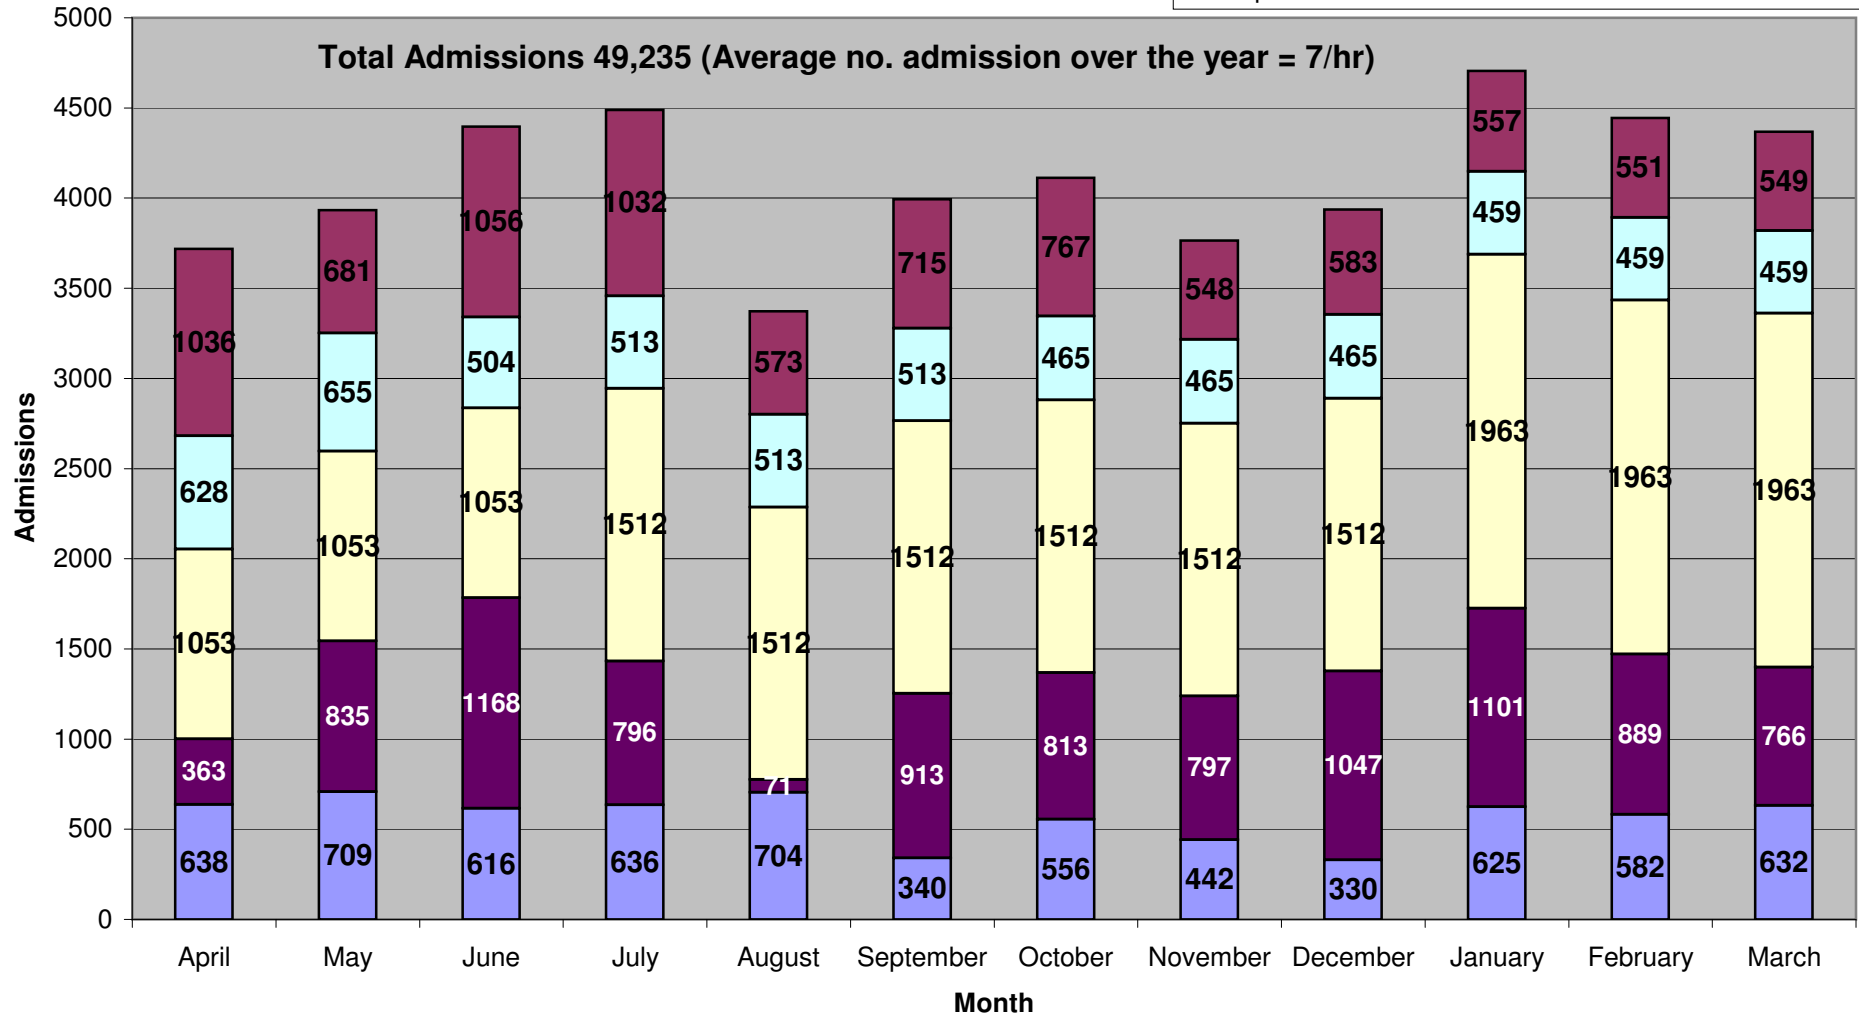

Carnforth Pool Admissions 2008/2009